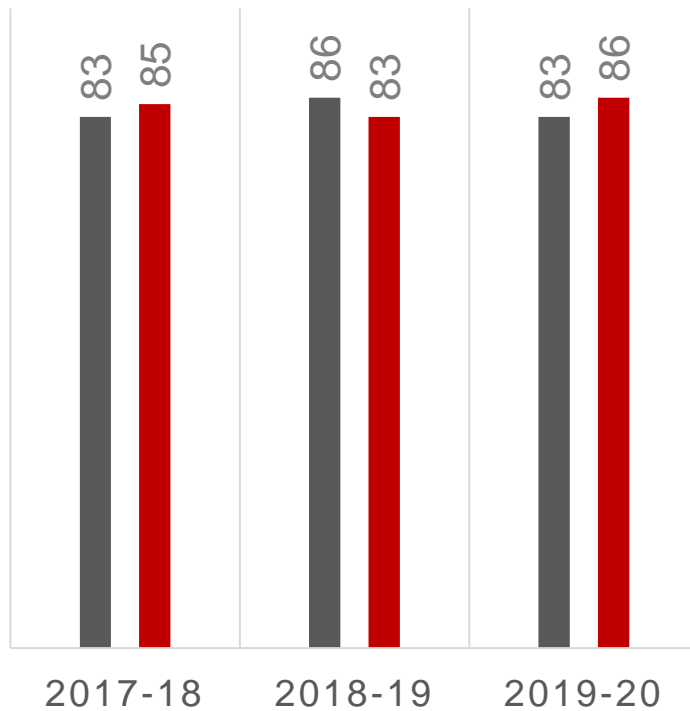

Outcomes of children in partner CCIs

Health and Nutrition

- % Children free from ailments
- % Children with normal BMI

Education and Child Development

- % improvement in Math
- % improvement in Language
- % children who passed 10th
- % children who passed 12th