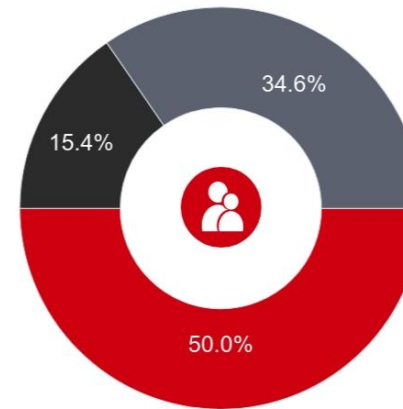

COVID response survey of CCIs

Carried out telephonic survey in the first week of May 2020 with 78 partner CCIs in Maharashtra, Madhya Pradesh, Odisha and Goa.

78%

CCIs have not sent children home

82%

CCIs have been approached by district authorities

54%

CCIs have not received any support in cash or kind from the Government

50%

CCIs are operating with fewer staff post lockdown

- 34.6% have staff staying in premises.
- 15.4% are operating normally.

72%

CCIs have funds available for less than 6 months

- 6.4% - 0-1 month
- 36% - upto 3 months
- 29.5% - upto 6 months
- 7.7% - upto 1 year
- 20.5% - more than year

Impact of COVID-19 on Care Leavers

What 'good care' constitutes

Health & Nutrition

- Health & WaSH (Water, Sanitation & Hygiene)
- Supplementary Nutrition
- Infrastructure
- Day to Day Essentials