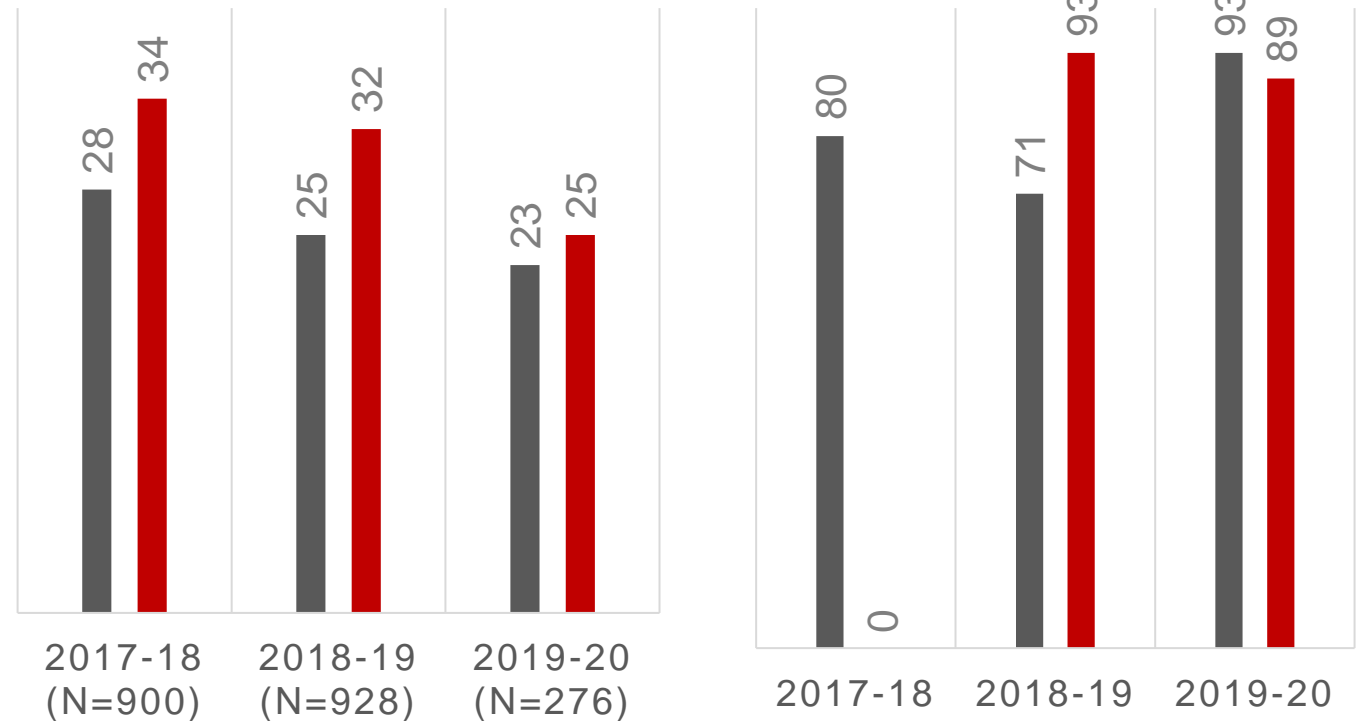

Outcomes of children in partner CCIs

Health and Nutrition

- % Children free from ailments
- % Children with normal BMI

Education and Child Development

- % improvement in Math
- % improvement in Language
- % children who passed 10th
- % children who passed 12th