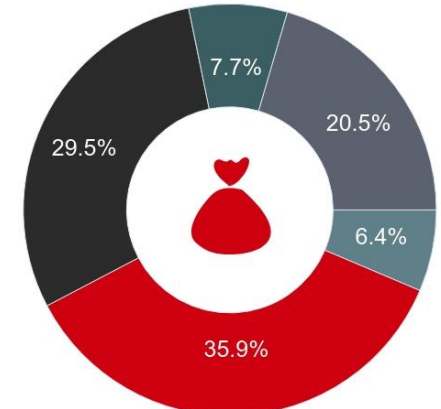

COVID response survey of CCIs

Carried out telephonic survey in the first week of May 2020 with 78 partner CCIs in Maharashtra, Madhya Pradesh, Odisha and Goa.

78%

CCIs have not sent children home

82%

CCIs have been approached by district authorities

54%

CCIs have not received any support in cash or kind from the Government

50%

CCIs are operating with fewer staff post lockdown

- 34.6% have staff staying in premises.
- 15.4% are operating normally.

72%

CCIs have funds available for less than 6 months

- 6.4% - 0-1 month
- 36% - upto 3 months
- 29.5% - upto 6 months
- 7.7% - upto 1 year
- 20.5% - more than year

Impact of COVID-19 on Care Leavers

What 'good care' constitutes

Health & Nutrition

- Health & WaSH (Water, Sanitation & Hygiene)
- Supplementary Nutrition
- Infrastructure
- Day to Day Essentials