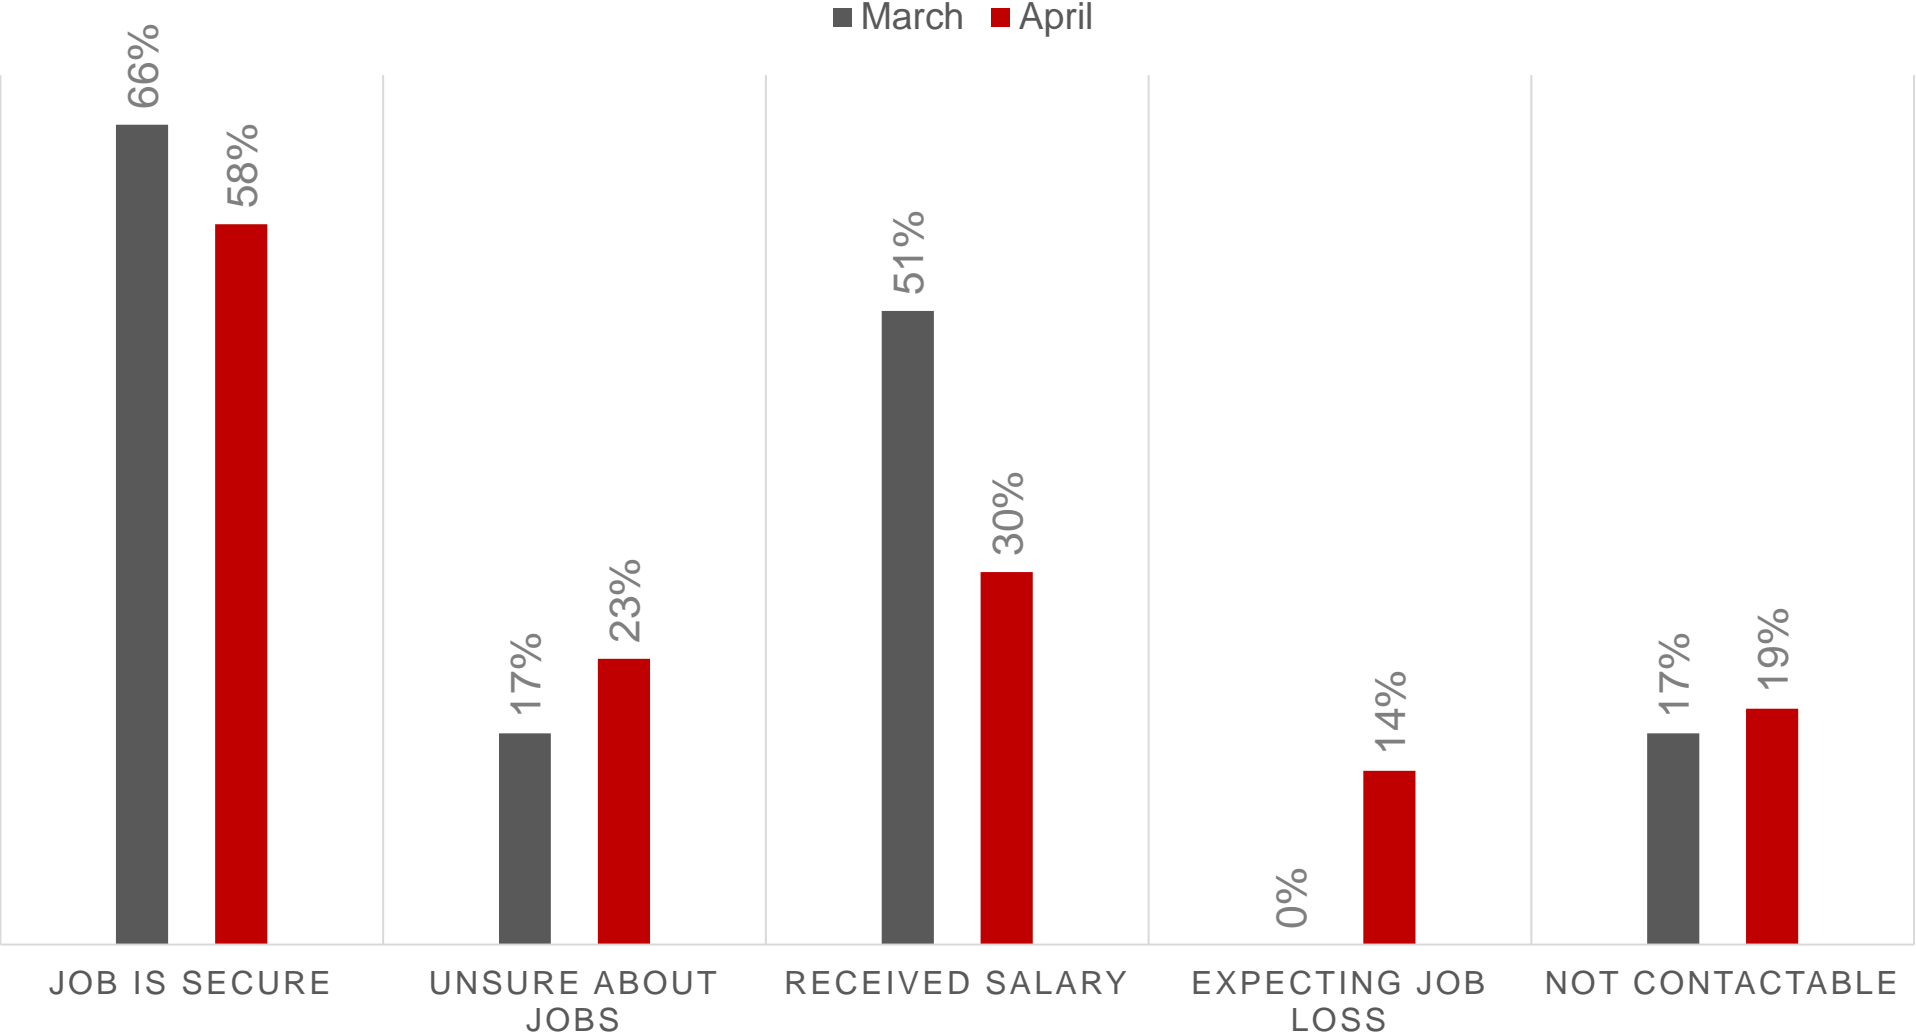

COVID response survey of CCIs

Carried out telephonic survey in the first week of May 2020 with 78 partner CCIs in Maharashtra, Madhya Pradesh, Odisha and Goa.

78%

CCIs have not sent children home

82%

CCIs have been approached by district authorities

54%

CCIs have not received any support in cash or kind from the Government

50%

CCIs are operating with fewer staff post lockdown

- 34.6% have staff staying in premises.
- 15.4% are operating normally.

72%

CCIs have funds available for less than 6 months

- 6.4% - 0-1 month
- 36% - upto 3 months
- 29.5% - upto 6 months
- 7.7% - upto 1 year
- 20.5% - more than year

Impact of COVID-19 on Care Leavers

What 'good care' constitutes

Health & Nutrition

- Health & WaSH (Water, Sanitation & Hygiene)
- Supplementary Nutrition
- Infrastructure
- Day to Day Essentials